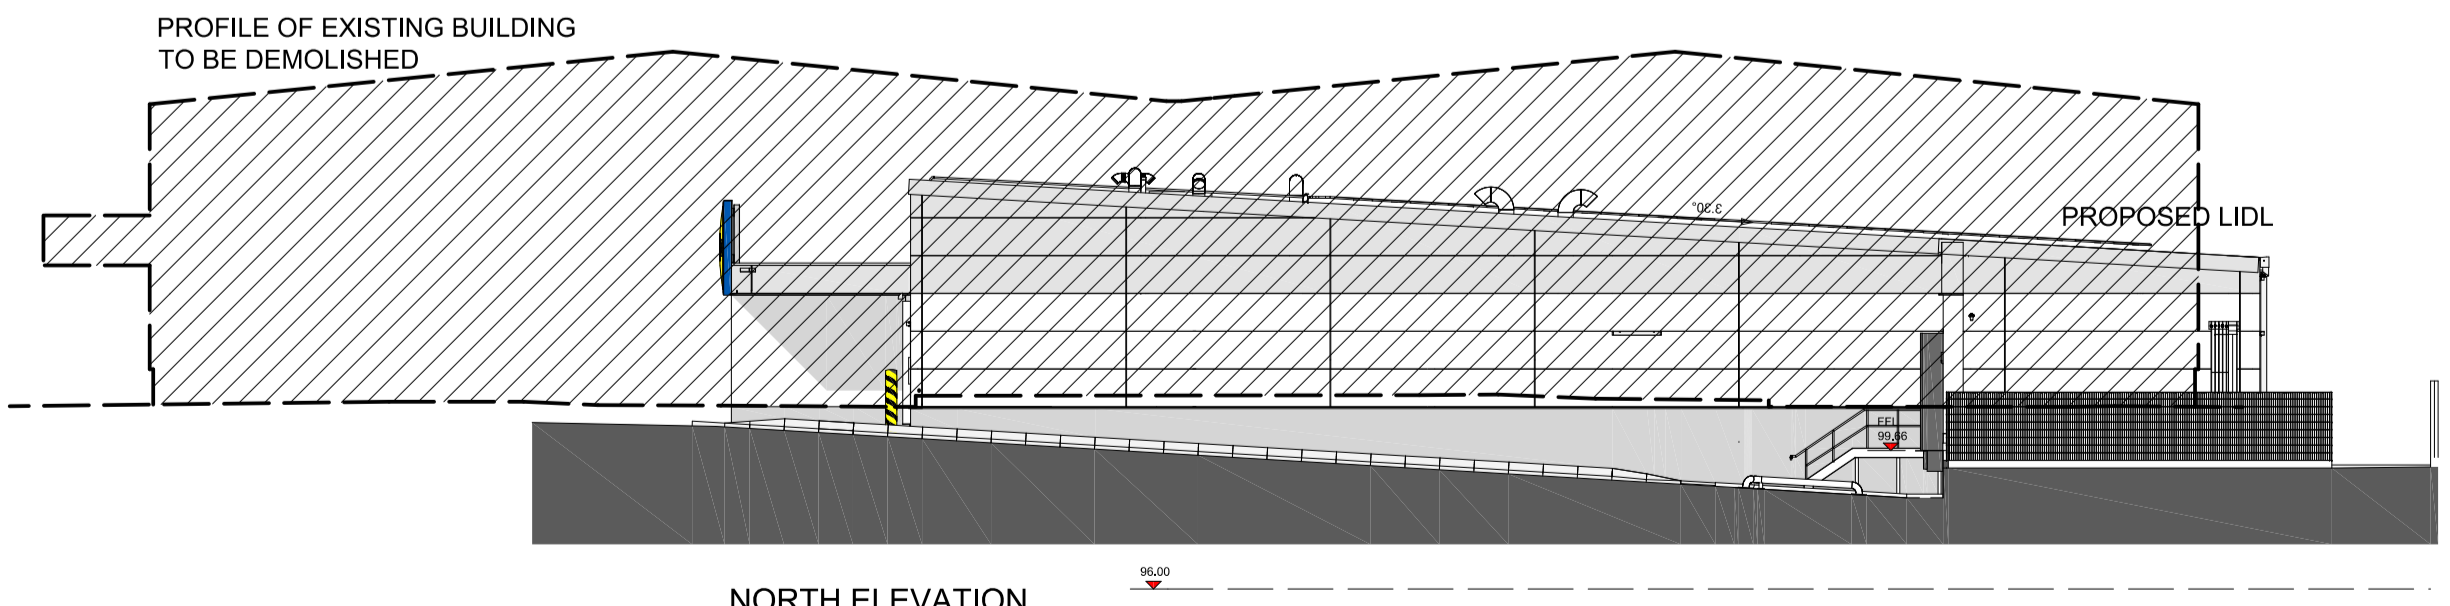

EAST ELEVATION

WEST ELEVATION

SOUTH ELEVATION

NORTH ELEVATION

**& POOLE PATTLE** chartered architects  
TEL: 01473 238080 FAX: 01473 233349 EMAIL: info@poolepattle.co.uk  
 5 OBSERVATION COURT 84 PRINCES STREET IPSWICH SUFFOLK IP1 1BY

Project	LUPA HOUSE, BOREHAMWOOD	Date	APR 2019	Scale	1:200 @ A1
Drawing	COMPARATIVE ELEVATIONS	3470	113	-	-

This drawing must not be reproduced in whole or part without written consent.

WORKING WITH

**KLH architects**  
 The Old Steelyard, Poplar Lane  
 Sproughton, Ipswich, IP8 3HL  
 t.01473 689532  
 klh@klharchitects.com  
 www.klharchitects.com