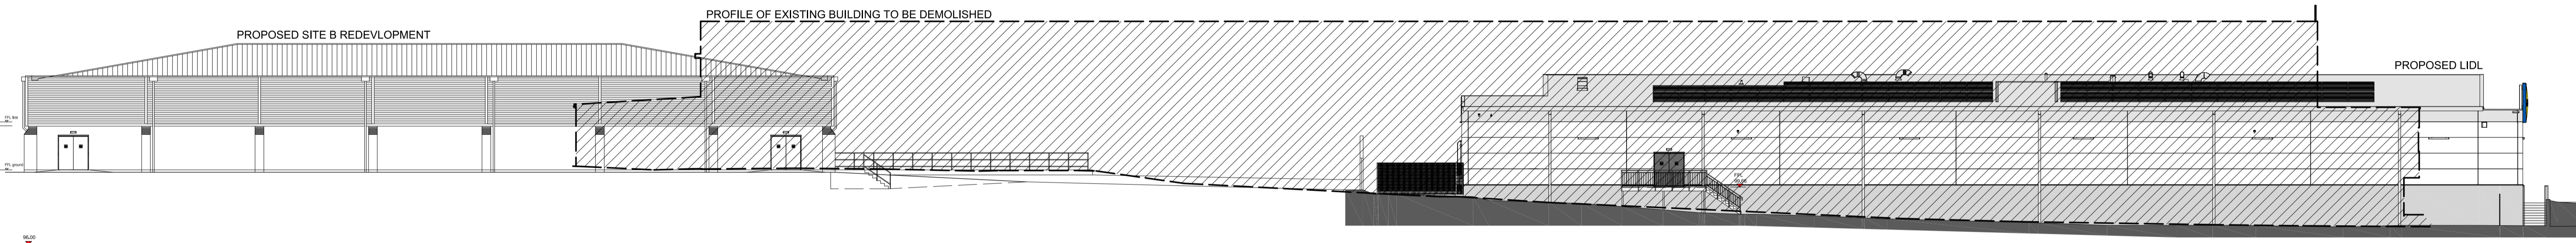

EAST ELEVATION

WEST ELEVATION

SOUTH ELEVATION

NORTH ELEVATION

**& POOLE PATTLE** chartered architects  
TEL: 01473 238080 FAX: 01473 233349 EMAIL: info@poolepattle.co.uk  
 5 OBSERVATION COURT 84 PRINCES STREET IPSWICH SUFFOLK IP1 1BY

Project	LUPA HOUSE, BOREHAMWOOD	Date	APR 2019	Scale	1:200 @ A1
Drawing	COMPARATIVE ELEVATIONS	3470	113	-	-

This drawing must not be reproduced in whole or part without written consent.

WORKING WITH

**KLH architects**  
 The Old Steelyard, Poplar Lane  
 Sproughton, Ipswich, IP8 3HL  
 t.01473 689532  
 klh@klharchitects.com  
 www.klharchitects.com