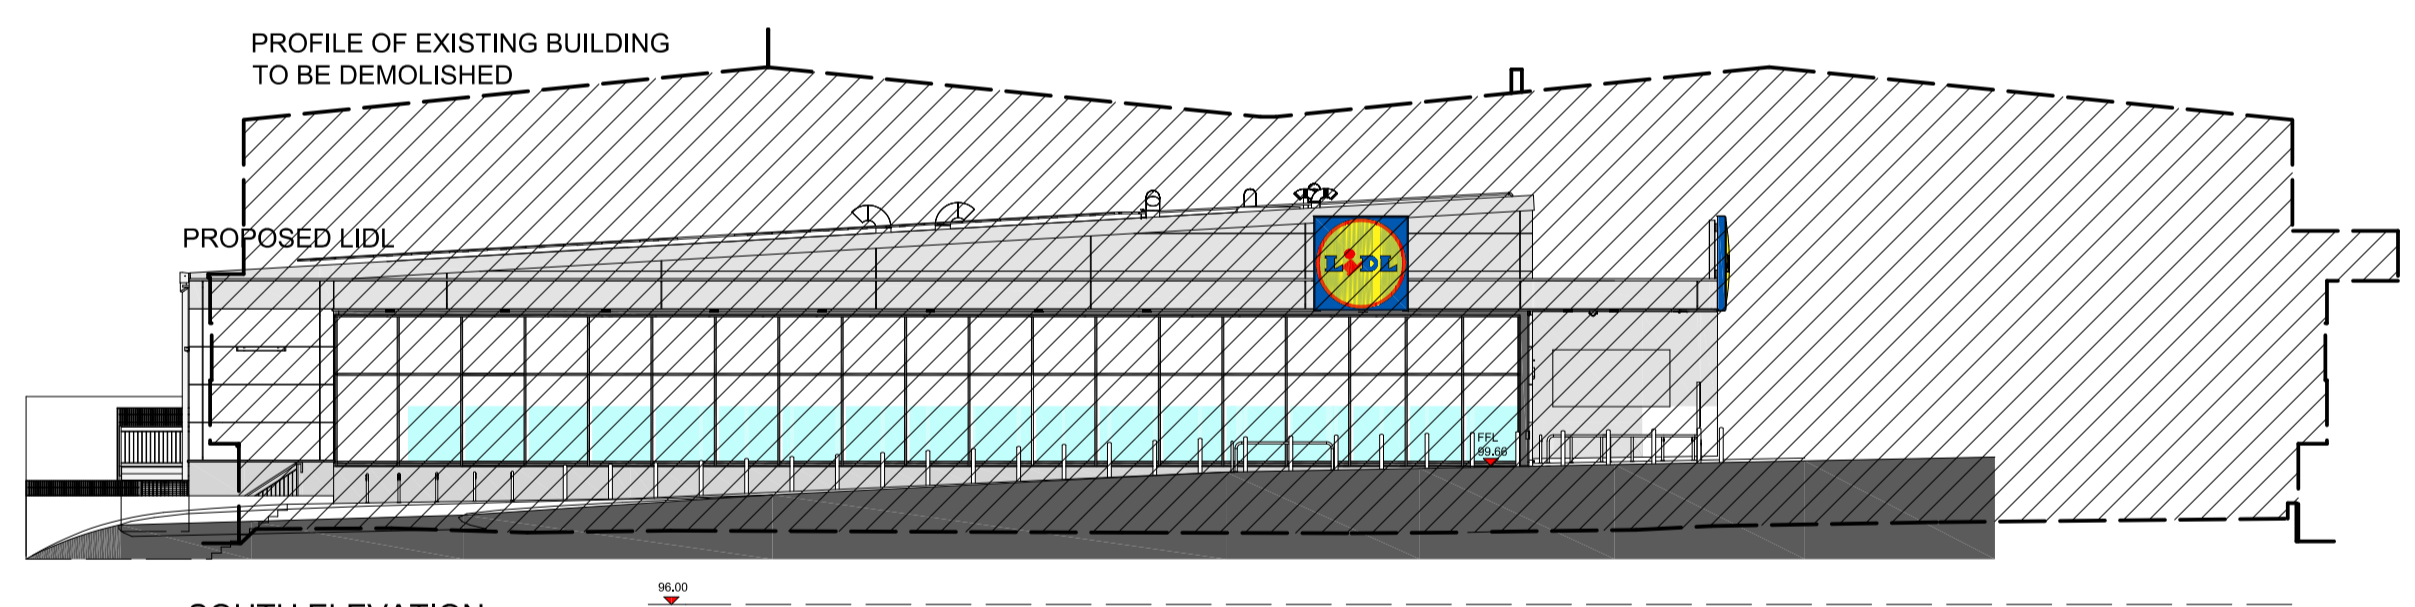

EAST ELEVATION

WEST ELEVATION

SOUTH ELEVATION

NORTH ELEVATION

**& POOLE PATTLE** chartered architects  
TEL: 01473 238080 FAX: 01473 233349 EMAIL: info@poolepattle.co.uk  
 5 OBSERVATION COURT 84 PRINCES STREET IPSWICH SUFFOLK IP1 1BY

Project	LUPA HOUSE, BOREHAMWOOD	Date	APR 2019	Scale	1:200 @ A1
Drawing	COMPARATIVE ELEVATIONS	3470	113	-	-

This drawing must not be reproduced in whole or part without written consent.

WORKING WITH

**KLH architects**  
 The Old Steelyard, Poplar Lane  
 Sproughton, Ipswich, IP8 3HL  
 t.01473 689532  
 klh@klharchitects.com  
 www.klharchitects.com